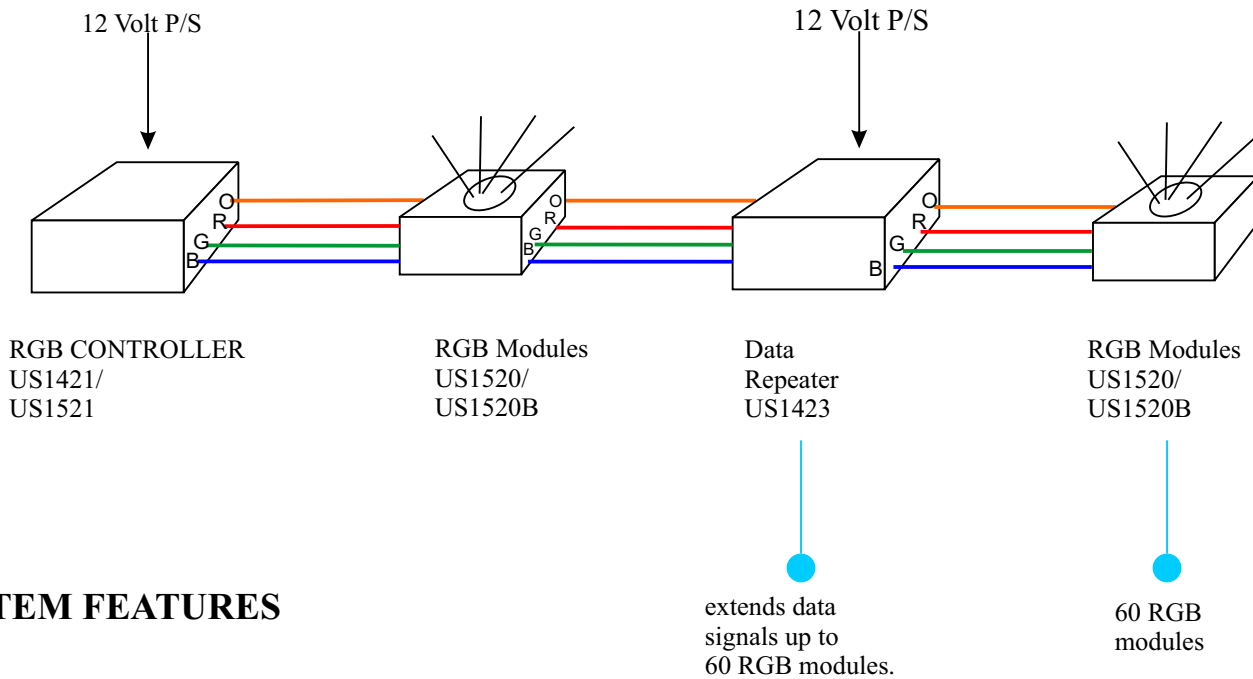

JAZZ SERIES

Vibrant, Full Color RGB Systems

JAZZ LITE RGB SYSTEM COMPONENTS

SYSTEM CONFIGURATION

SYSTEM FEATURES

RGB mini controller US1421 controls up to 20 RGB modules. RGB Lite Controller with remote US1521 controls up to 60 RGB modules. A data repeater is added to extend the data signal to another 60 RGB modules.

RGB controller US1421 / US1521 sends data signals to the entire RGB system, and not the individual modules. To address individual or a string of modules, you need our advance RGB systems: JAZZ Standard or JAZZ Ultra.

US1421 (RGB mini controller) comes with 6 pre-programmed color changing effects.

US1521 (RGB Lite controller) comes with 16 fixed colors and 4 changing color effects. Remote key pad is included which provides additional adjustment for brightness and color changing speed.